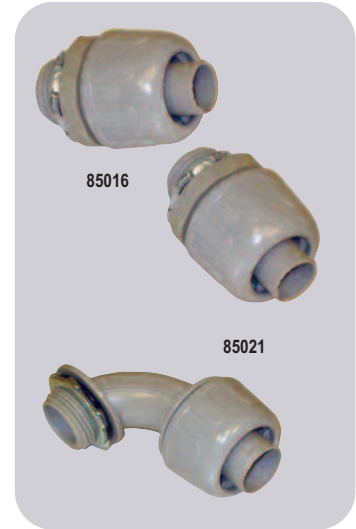

### Electrical Fittings- BX/Romex/Armored-Carded

- Zinc die cast construction

MARS NO.	DESCRIPTION	CASE QTY.
85402	3/8" arm./flex. 90° squeeze conn, bulk	50
85155	1/2" arm./flex. 90° squeeze conn, bulk	25
85156	3/4" arm./flex. 90° squeeze conn, bulk	10
85175	3/8" arm./flex. duplex connector, bulk	25
85396	3/8" BX/MC/Romex connector, 3/cd	10
85403	3/8" BX/MC/Romex connector, bulk	100
85397	3/8" Romex squeeze connector, 4/cd	10
85185	3/8" Romex squeeze connector, bulk	100
85398	3/4" Romex squeeze connector, 2/cd	10
85186	3/4" Romex squeeze connector, bulk	25
85399	1" Romex squeeze connector, 2/bag	20
85187	1 1/2" Romex squeeze connector, bulk	50

### Liquid-Tight Metallic Fittings

- Zinc die cast construction
- Complete conduit/connector system is reusable
- Suitable for indoor/outdoor use

MARS NO.	DESCRIPTION	MARS PACK	CASE QTY.
85001	1/2" straight metallic connector	20	250
85002	3/4" straight metallic connector	10	100
85005	1/2" 90° metallic connector	10	100
85006	3/4" 90° metallic connector	10	100

### Liquid-Tight PVC Non-Metallic Fittings

- Molded of type nylon 6, resists salt water, weak acids, gasoline, alcohol, oil, grease, and common solvents
- Complete conduit/connector system is reusable
- Suitable for indoor/outdoor use

MARS NO.	DESCRIPTION	MARS PACK	CASE QTY.
85015	3/8" straight non-metallic connector	25	250
85016	1/2" straight non-metallic connector	25	250
85017	3/4" straight non-metallic connector	10	100
85018	1" straight non-metallic connector	5	50
85019	3/8" 90° non-metallic connector	10	100
85020	1/2" 90° non-metallic connector	10	100
85021	3/4" 90° non-metallic connector	10	100
85022	1" 90° non-metallic connector	5	50