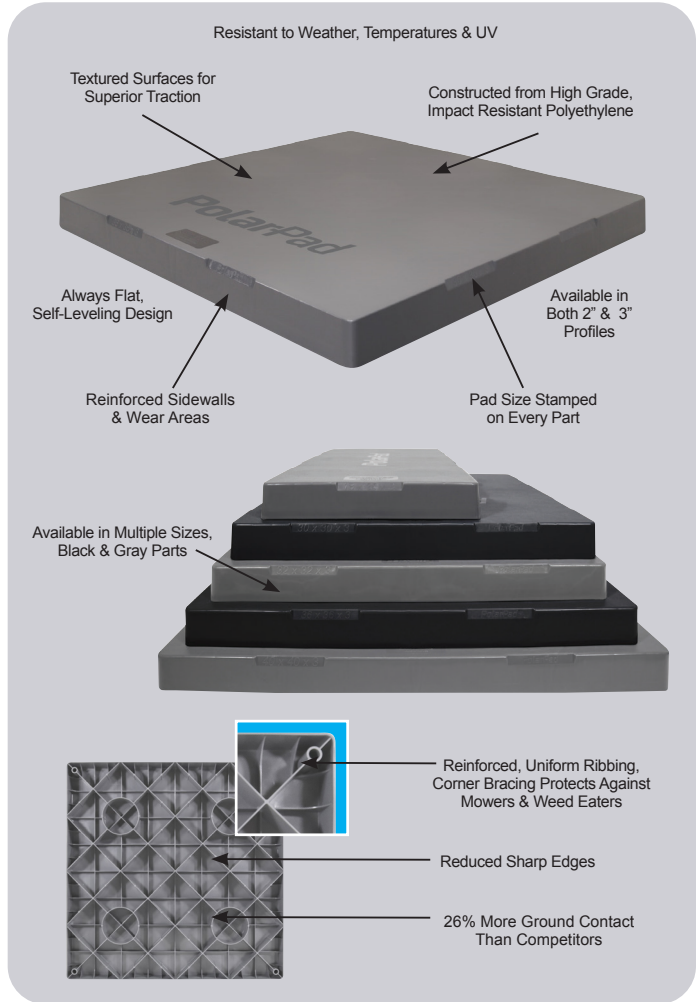

Technical Specifications:

- Polyethylene Resin Resistance:
  - refrigerants, oils, salt solutions, canine urine, and UV degradation
- Service Temperature:
  - -60°F to 180°F
- Combustible Temperature:
  - 662°F auto ignition
  - 649°F flash ignition
- Polyethylene Resin Approvals:
  - ASTM D4976 – PE233
  - FDA 21 CFR 177.1520© 3.2a (B-H per 21 CFR 176.170(c))

Start Strong with PolarPad

The PolarPad Difference			
Superior Strength	✓	Self-Leveling	✓
Lightweight	✓	Resists Cracking	✓
UV Resistance	✓	Virgin Material	✓
Superior in Cold Weather	✓	Made with Polyethylene	✓
Superior Impact Resistance	✓	Always a Flat Part	✓
Reinforced Sidewalls	✓	Consistent Availability, Lead Times	✓
Superior Lifespan	✓	Consistent Coloring	✓

MARS NO.	MODEL	SIZE: W x L x H (IN)	COLOR	PALLET QUANTITY
94760	POLAR2424-2	24 x 24 x 2	Gray	64
94765	POLAR3030-2	30 x 30 x 2	Gray	23
94762	POLAR3232-2	32 x 32 x 2	Gray	23
94773	POLAR3636-2	36 x 36 x 2	Gray	23
94740	POLAR1838-3	18 x 38 x 3	Gray	32
94777	POLAR2424-3	24 x 24 x 3	Gray	64
94778	POLAR2436-3	24 x 36 x 3	Gray	32
94729	POLAR2448-3	24 x 48 x 3	Gray	32
94784	POLAR3030-3	30 x 30 x 3	Gray	16
94764	POLAR3040-3	30 x 40 x 3	Gray	16
94787	POLAR3232-3	32 x 32 x 3	Gray	16
94792	POLAR3636-3	36 x 36 x 3	Gray	16
94794	POLAR3648-3	36 x 48 x 3	Gray	16
94793	POLAR3654-3	36 x 54 x 3	Gray	24
94791	POLAR3842-3	38 x 42 x 3	Gray	16
94795	POLAR4040-3	40 x 40 x 3	Gray	16

MARS NO.	MODEL	SIZE: W x L x H (IN)	COLOR	PALLET QUANTITY
94860	POLAR2424-2	24 x 24 x 2	Black	64
94865	POLAR3030-2	30 x 30 x 2	Black	23
94862	POLAR3232-2	32 x 32 x 2	Black	23
94873	POLAR3636-2	36 x 36 x 2	Black	23
94840	POLAR1838-3	18 x 38 x 3	Black	32
94877	POLAR2424-3	24 x 24 x 3	Black	64
94878	POLAR2436-3	24 x 36 x 3	Black	32
94829	POLAR2448-3	24 x 48 x 3	Black	32
94884	POLAR3030-3	30 x 30 x 3	Black	16
94864	POLAR3040-3	30 x 40 x 3	Black	16
94887	POLAR3232-3	32 x 32 x 3	Black	16
94892	POLAR3636-3	36 x 36 x 3	Black	16
94894	POLAR3648-3	36 x 48 x 3	Black	16
94893	POLAR3654-3	36 x 54 x 3	Black	24
94891	POLAR3842-3	38 x 42 x 3	Black	16
94895	POLAR4040-3	40 x 40 x 3	Black	16

WARNING:
Cancer and Reproductive Harm
www.P65Warnings.ca.gov

Toll Free (800) 445-4155 • Fax (631) 348-7160
www.marsdelivers.com